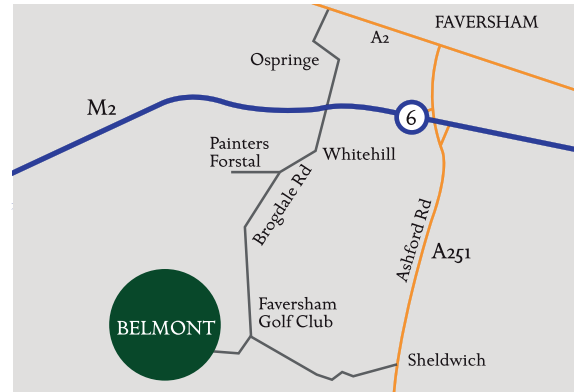

£13.00 per person*

HOW TO FIND BELMONT

Belmont is situated 4 miles South West of Faversham.
From the M2 take exit 6.

THE GARDENS

Are open daily all year round from 10am-6pm (dusk if earlier)
Admission fee: Adult: £8.00 / Child (12-16yrs): £4.00